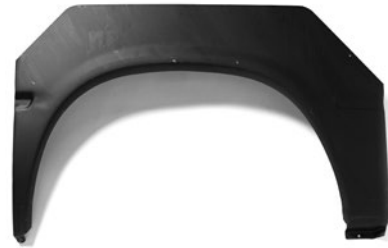

25-15-59-1 MK3 Rear Wheel Arch SWB -91 L/H

25-15-59-2 MK3 Rear Wheel Arch SWB -91 R/H