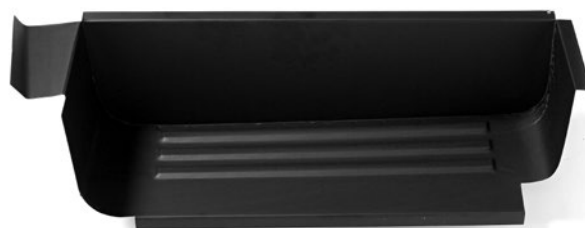

25-11-04-3 MK1/2 Front Door Step Well L/H

25-11-04-4 MK1/2 Front Door Step Well R/H